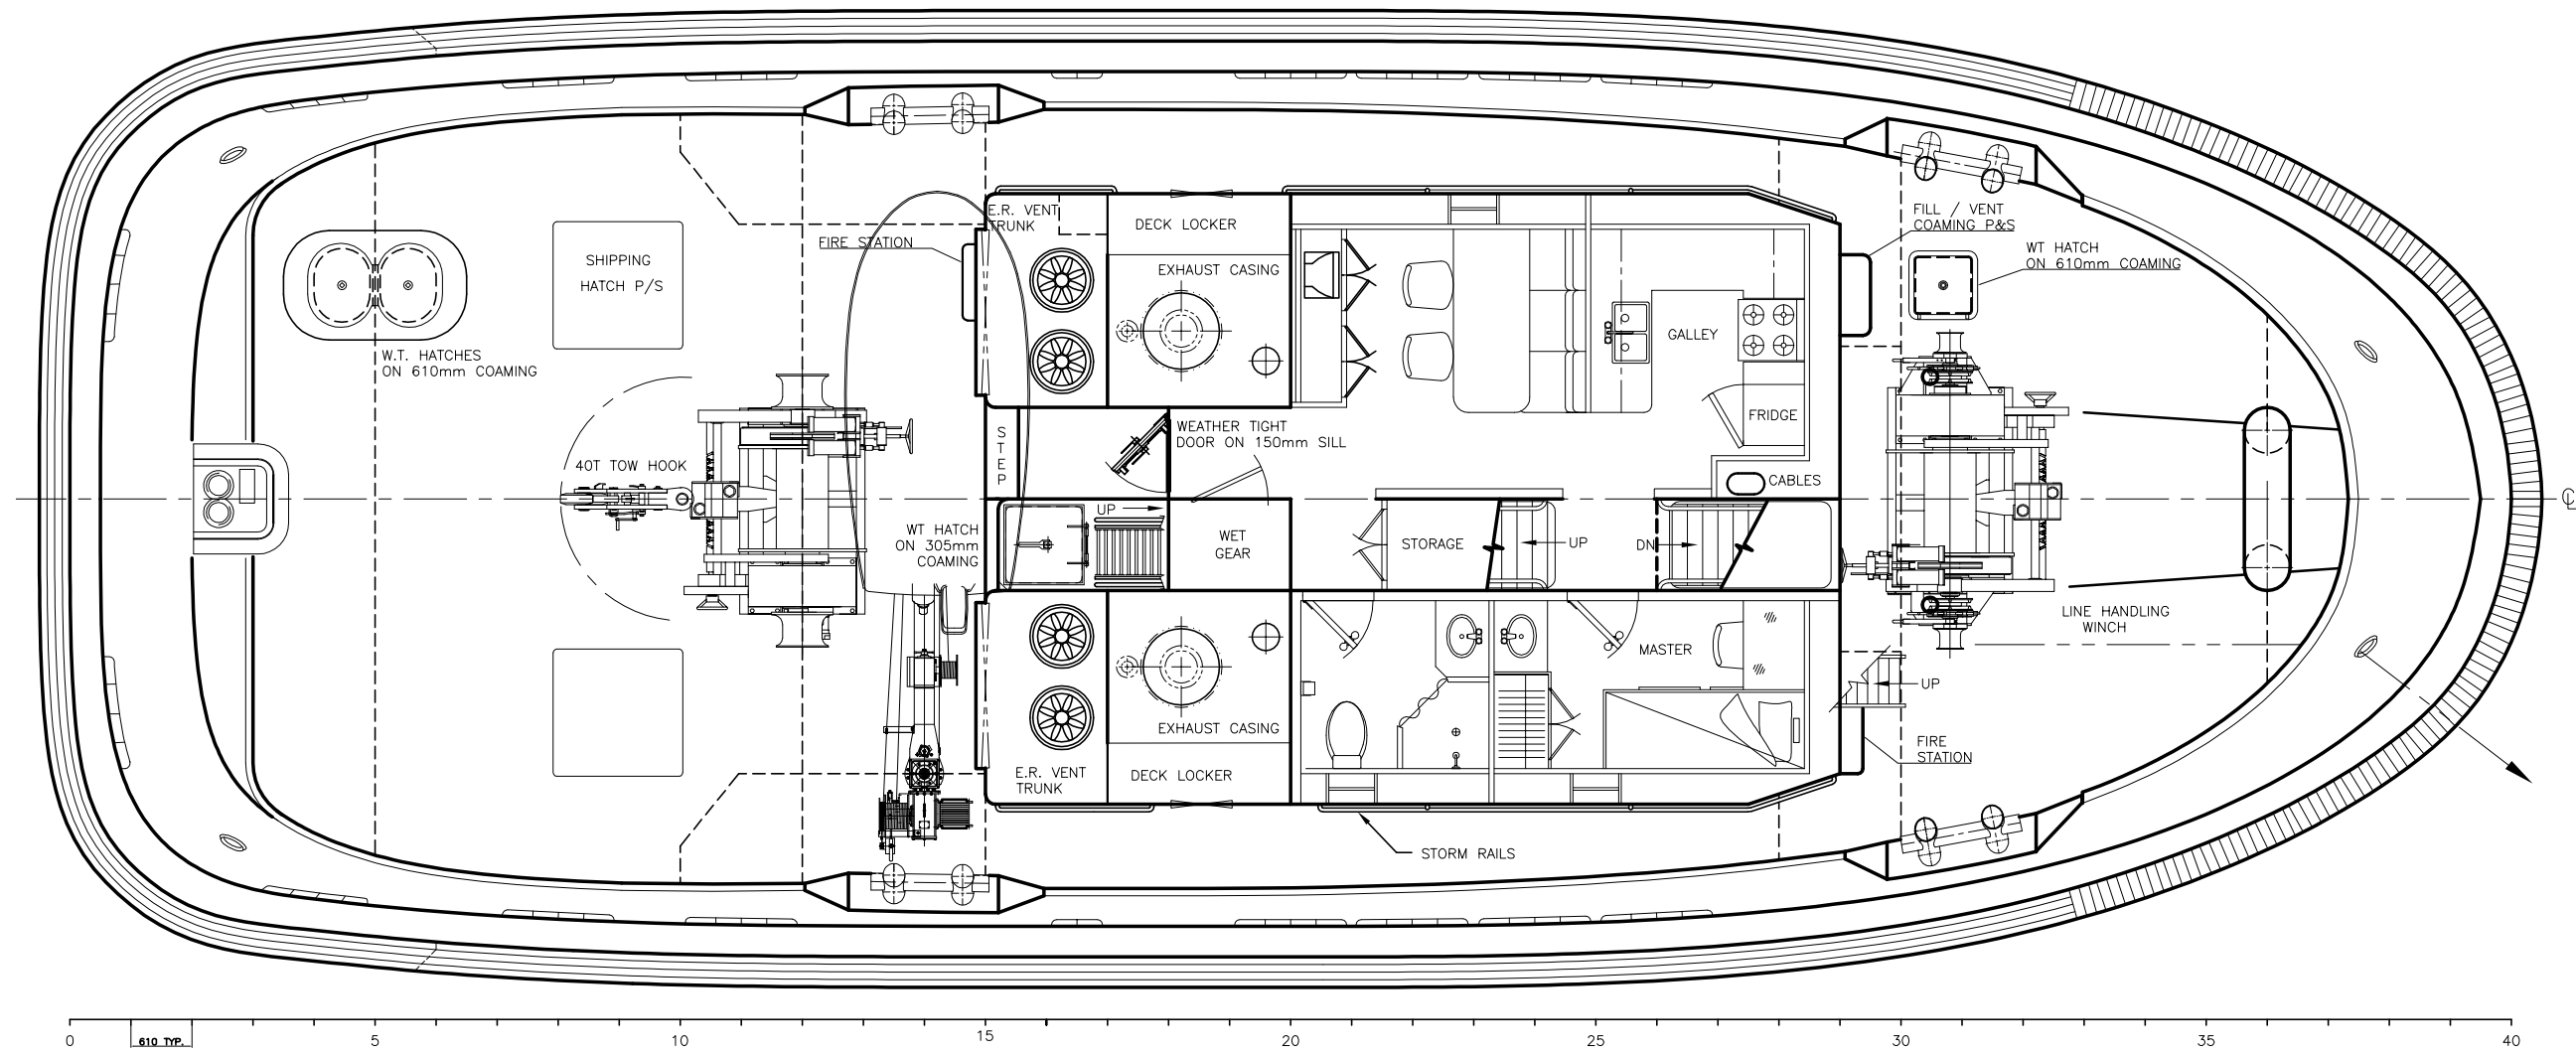

BUREAU VERITAS
 Stamped document, refer to 1st page

MAIN DECK PLAN

TITLE			
GENERAL ARRANGEMENT			
SCALE	PROJECT No.	DWG. No.	SHEET
1/75	204-167	30000	3 OF 7
ROBERT ALLAN LTD.			REV.
			0